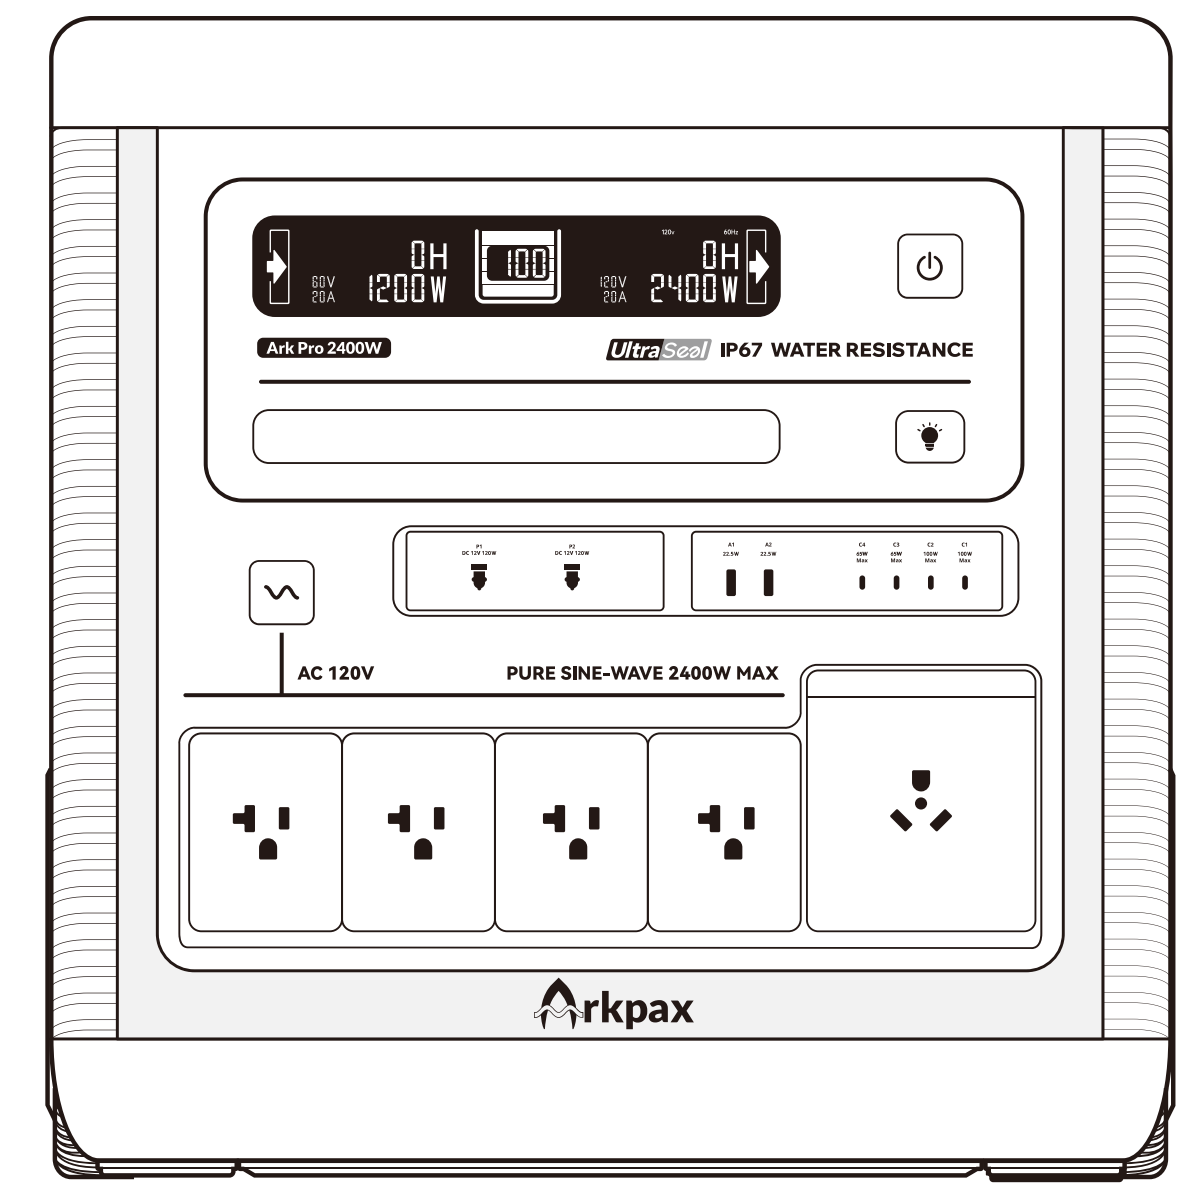

Arkpax is the sole brand with IP67 - rated portable power solutions. Waterproof and dustproof, they endure harsh environments. Ideal for construction, events, emergencies, film, and marine use. Power everything from small electronics to high - demand appliances without limitations.

Technical Specifications

Parameter	Value
Discharging	
AC Output	120V~60Hz Pure Sine Wave 2400W (Surge 4800W) AC Output x 4、TT-30 x 1
DC Output	Total Maximum 460W
Car Power Output	12V、 10A 2 Ports Total Maximum of 120W
USB - A Output	Maximum 22.5W x 2
USB - C Output	5/9/12/15/20, 5A. Maximum 100W x 2, Maximum 65W x 2. Total Maximum 295W
Charging	
AC Input	1500W (About 2 Hours for Full Charge)
Arkpax Solar Panel	200W × 6 (1200W Maximum) Charging Time: 3 - 6 Hours
Car Charging	12V/24V, 10A. Maximum 240W. About 12 Hours for Full Charge
General Information	
Product Name	Arkpax Ark Pro 2400W
Capacity	2300Wh
Dimensions (cm/in)	W42 x D39 x H43.5 cm W16.54 x D15.35 x H17.13 in
Weight (kg/lbs)	38.3 kg 84.44 lbs
Battery Type	LFP (LiFePO4 Battery)
IP Class	IP67 Dustproof & Waterproof UltraSeal
Cycle Life	3000 Cycles to 80+% Capacity
Extra Battery	√ (Maximum 10 Units)
UPS	≤10 ms
LED Light	√
Operating Temperature	32~104°F (Charging) 14~104°F (Discharging)

Capacity 2300Wh

Battery Type LFP (LiFePO4 Battery)

IP Class IP67 Dustproof & Waterproof
UltraSeal

Cycle Life 3000 Cycles to 80+% Capacity

Charging Time Approximately 2 Hours (Output from Ark Pro: 1500W)

Operating Temperature 32~104°F (Charging)
14~104°F (Discharging)