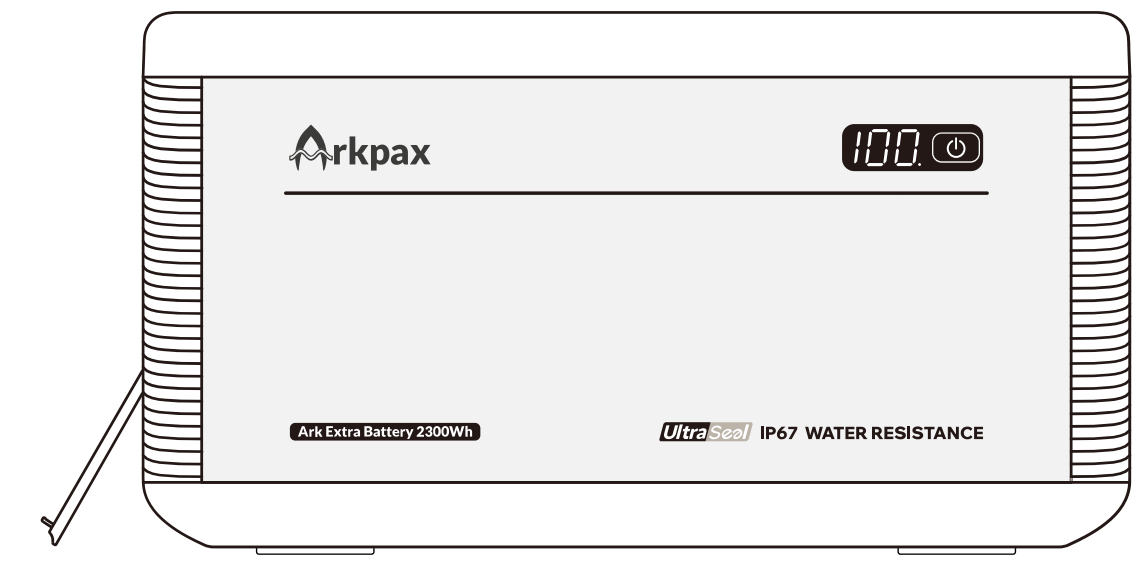

Arkpax is the sole brand with IP67 - rated portable power solutions. Waterproof and dustproof, they endure harsh environments. Ideal for construction, events, emergencies, film, and marine use. Power everything from small electronics to high - demand appliances without limitations.

Technical Specifications

Parameter **Value**

Specifications

Dimensions (cm/in) W42 x D27.5 x H23.1 cm
W16.54 x D10.83 x H9.09 in

Weight (kg/lbs) 21.3 kg
46.96 lbs

General Information

Product Name Arkpax Ark Pro Extra Battery 2300Wh

Capacity 2300Wh

Battery Type LFP (LiFePO4 Battery)

IP Class IP67 Dustproof & Waterproof
UltraSeal

Cycle Life 3000 Cycles to 80+% Capacity

Charging Time Approximately 2 Hours (Output from Ark Pro: 1500W)

Operating Temperature 32~104°F (Charging)
14~104°F (Discharging)